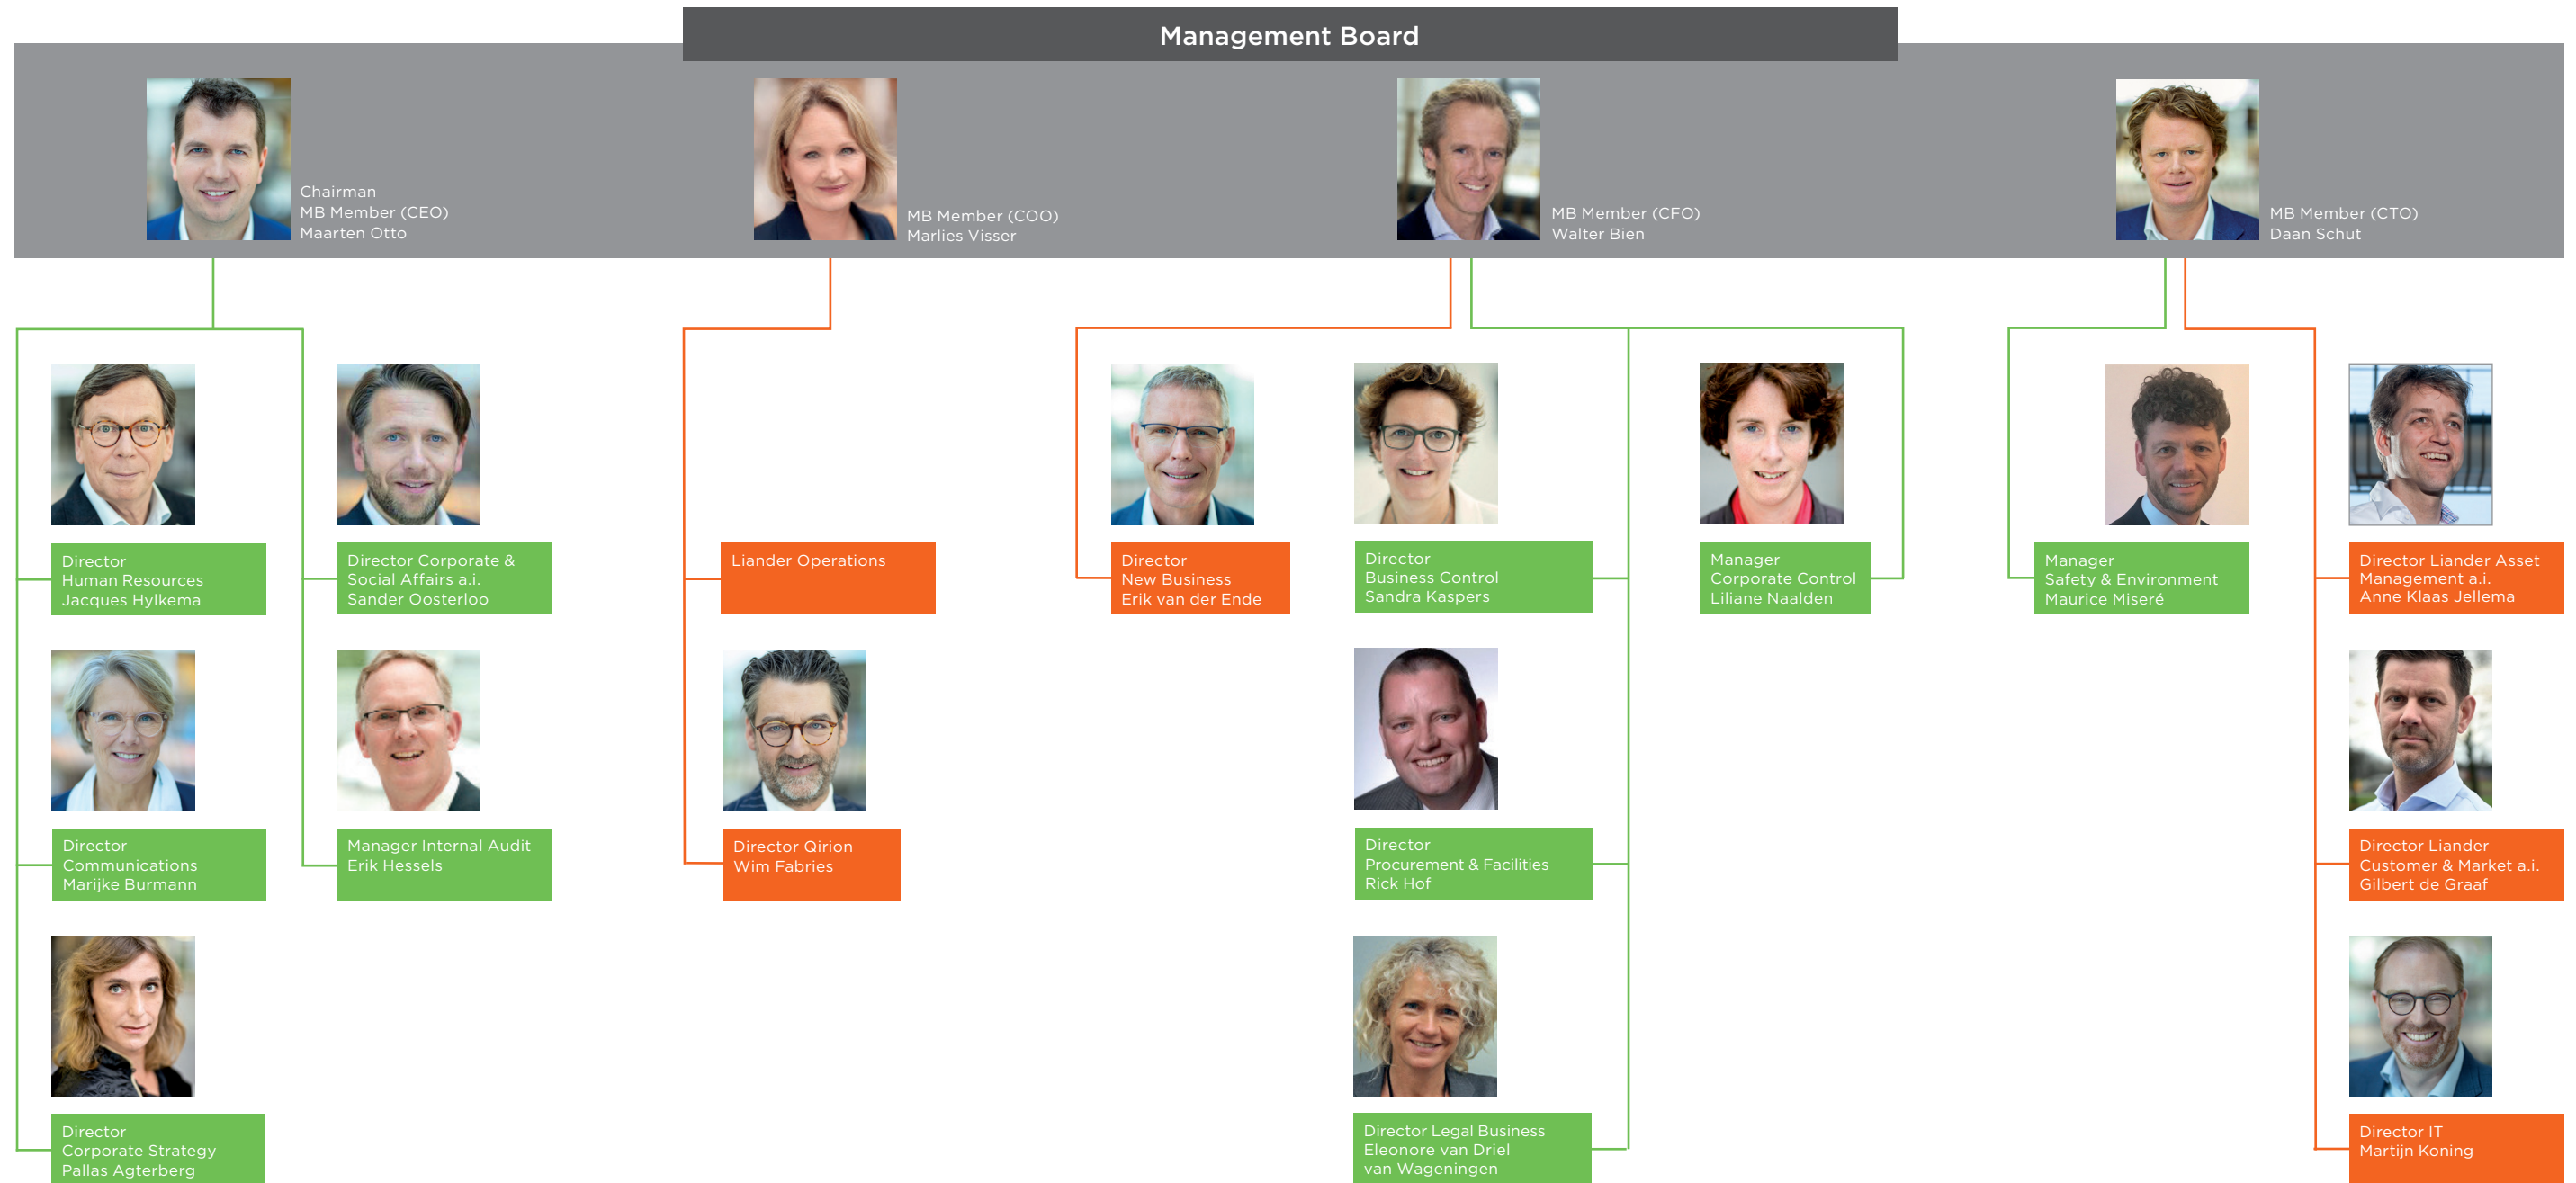

Alliander Organisational Chart at 20.05.2020

Legend

- Orange: Business units
- Green: Corporate support that provide services to the entire group